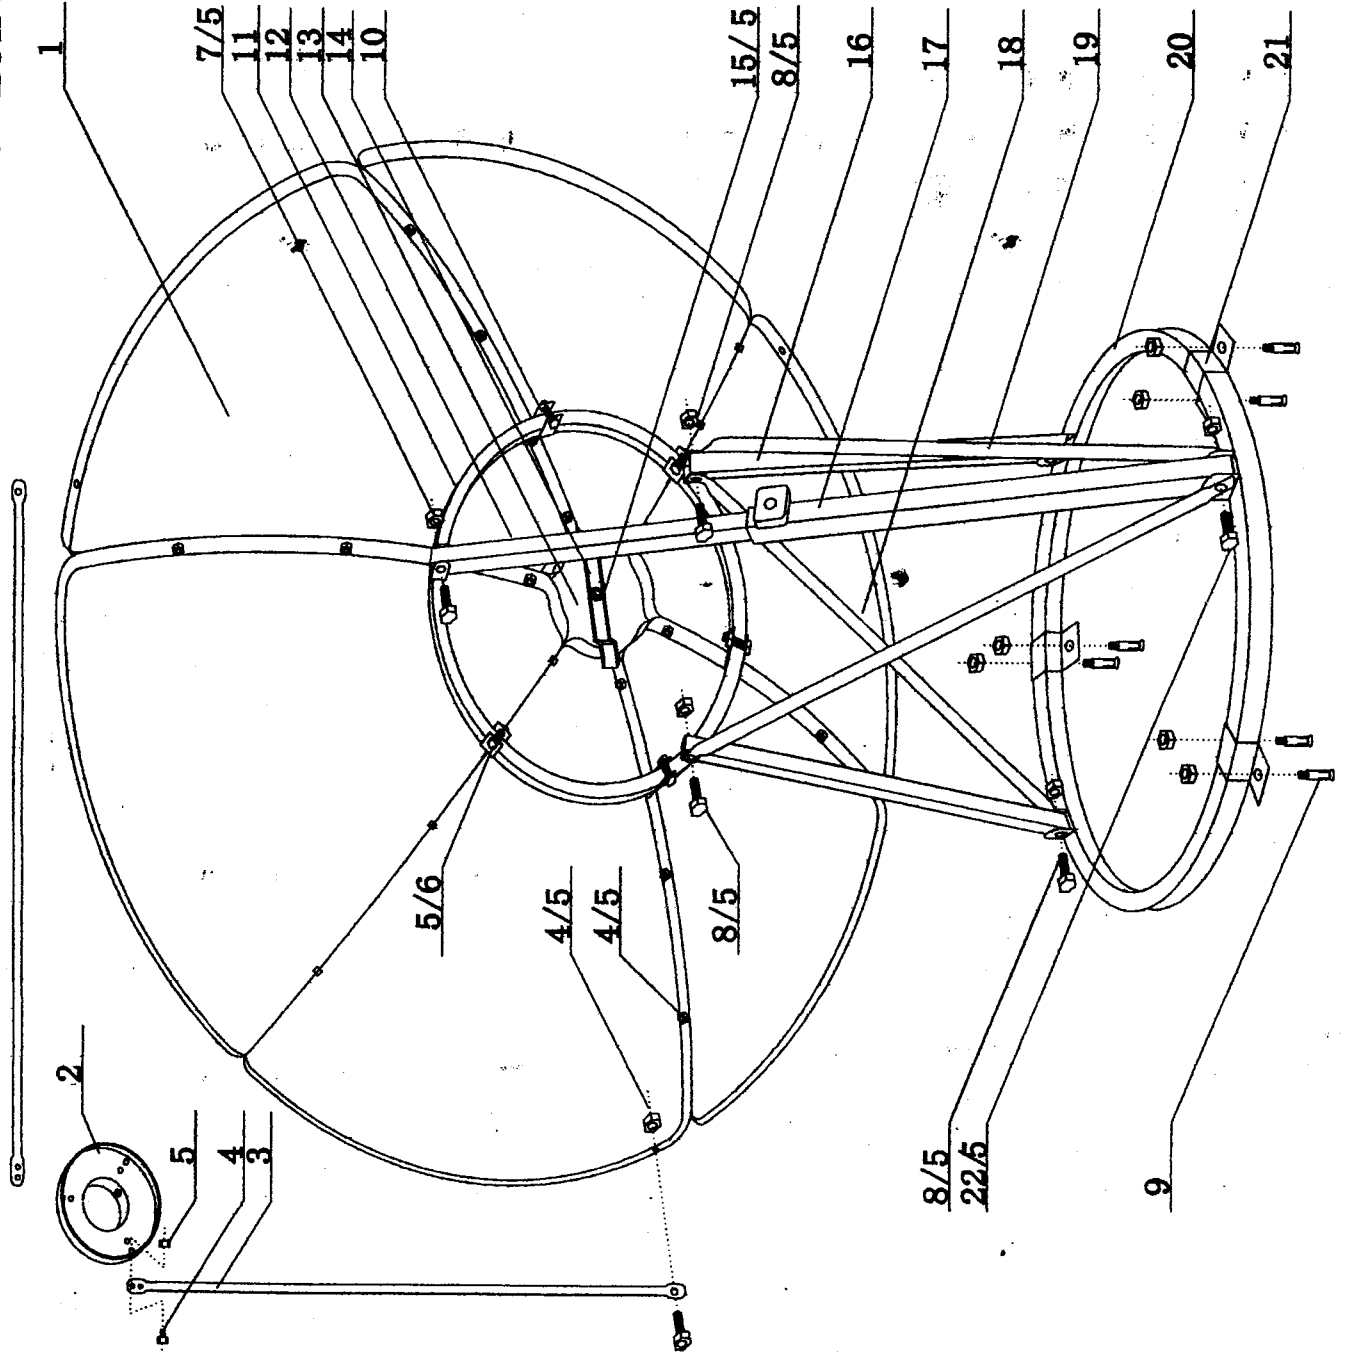

# C-BAND SATELLITE ANTENNA

S100-6G F=385 PRIME FOCUS

S120-6G F=462 PRIME FOCUS

NO	ITEM	DESCRIPTION	QTY
1	Reflector	D=1000 (1200)	6set
2	LNB holder(not supply)		1
3	LNB supporter	Ø 10	3
4	Bolt	M6x14	30
5	Nut	M6	43
6	Bolt	M6x25	6
7	Bolt	M6x30	2
8	Bolt	M6x35	3
9	Ground bolt	M6x50	6
10	Reflector fastener		6
11	Reflector holder		1
12	Elevation adjuster	15X15	1
13	Central panel		1
14	Central panel holder		1
15	Bolt	M6x45	1
16	Front supporter		2
17	Elevation adjuster	19X19	1
18	Front supporter	Ø 12	1
19	Side supporter	Ø 12	2
20	Ground ring		1
21	Ground ring fixer		3
22	Bolt	M6x40	1